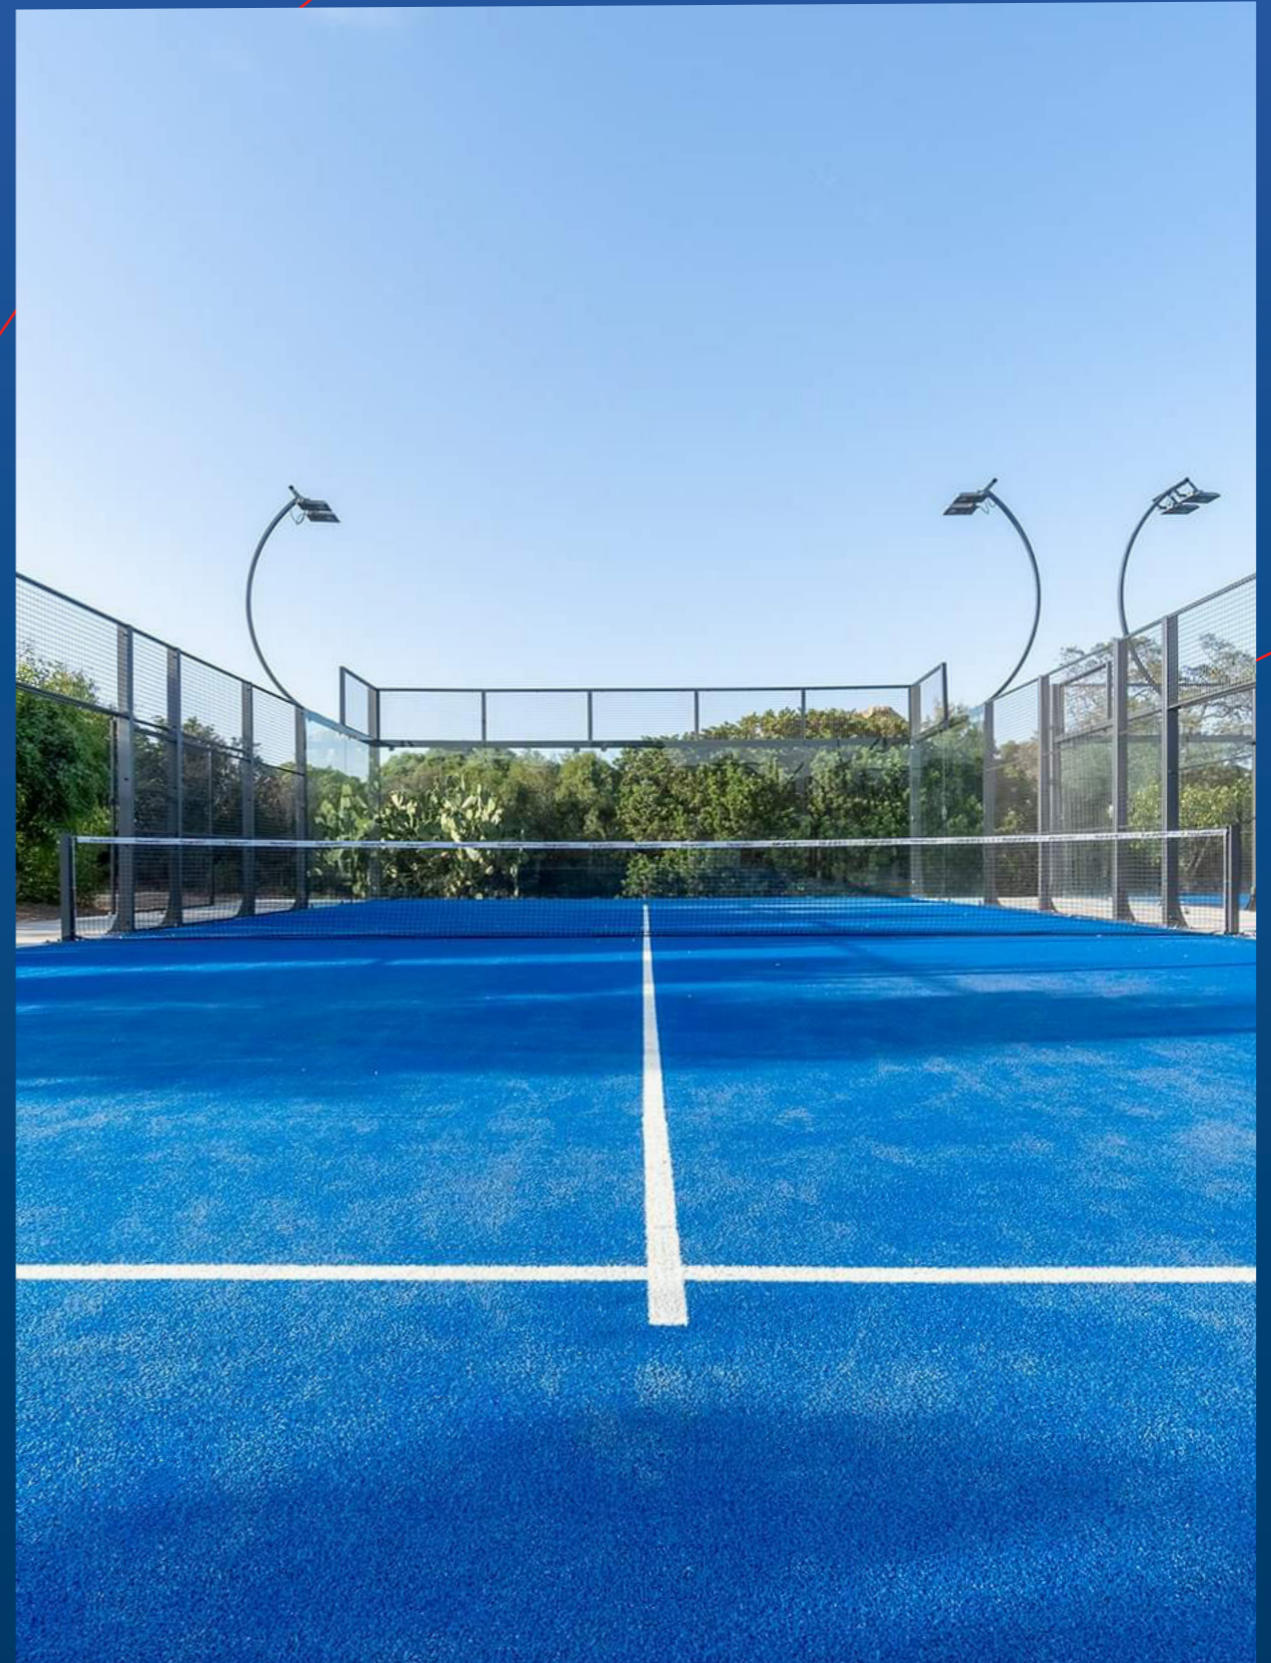

PANORAMIC HT

PANORAMIC HT
The panoramic court for excellence. Perfect in all climate conditions.

PANORAMIC LT

PANORAMIC LT
A lighter court without dropping in Favaretti quality, at a price unbeatable. Perfect for indoors with hot galvanization on offer.