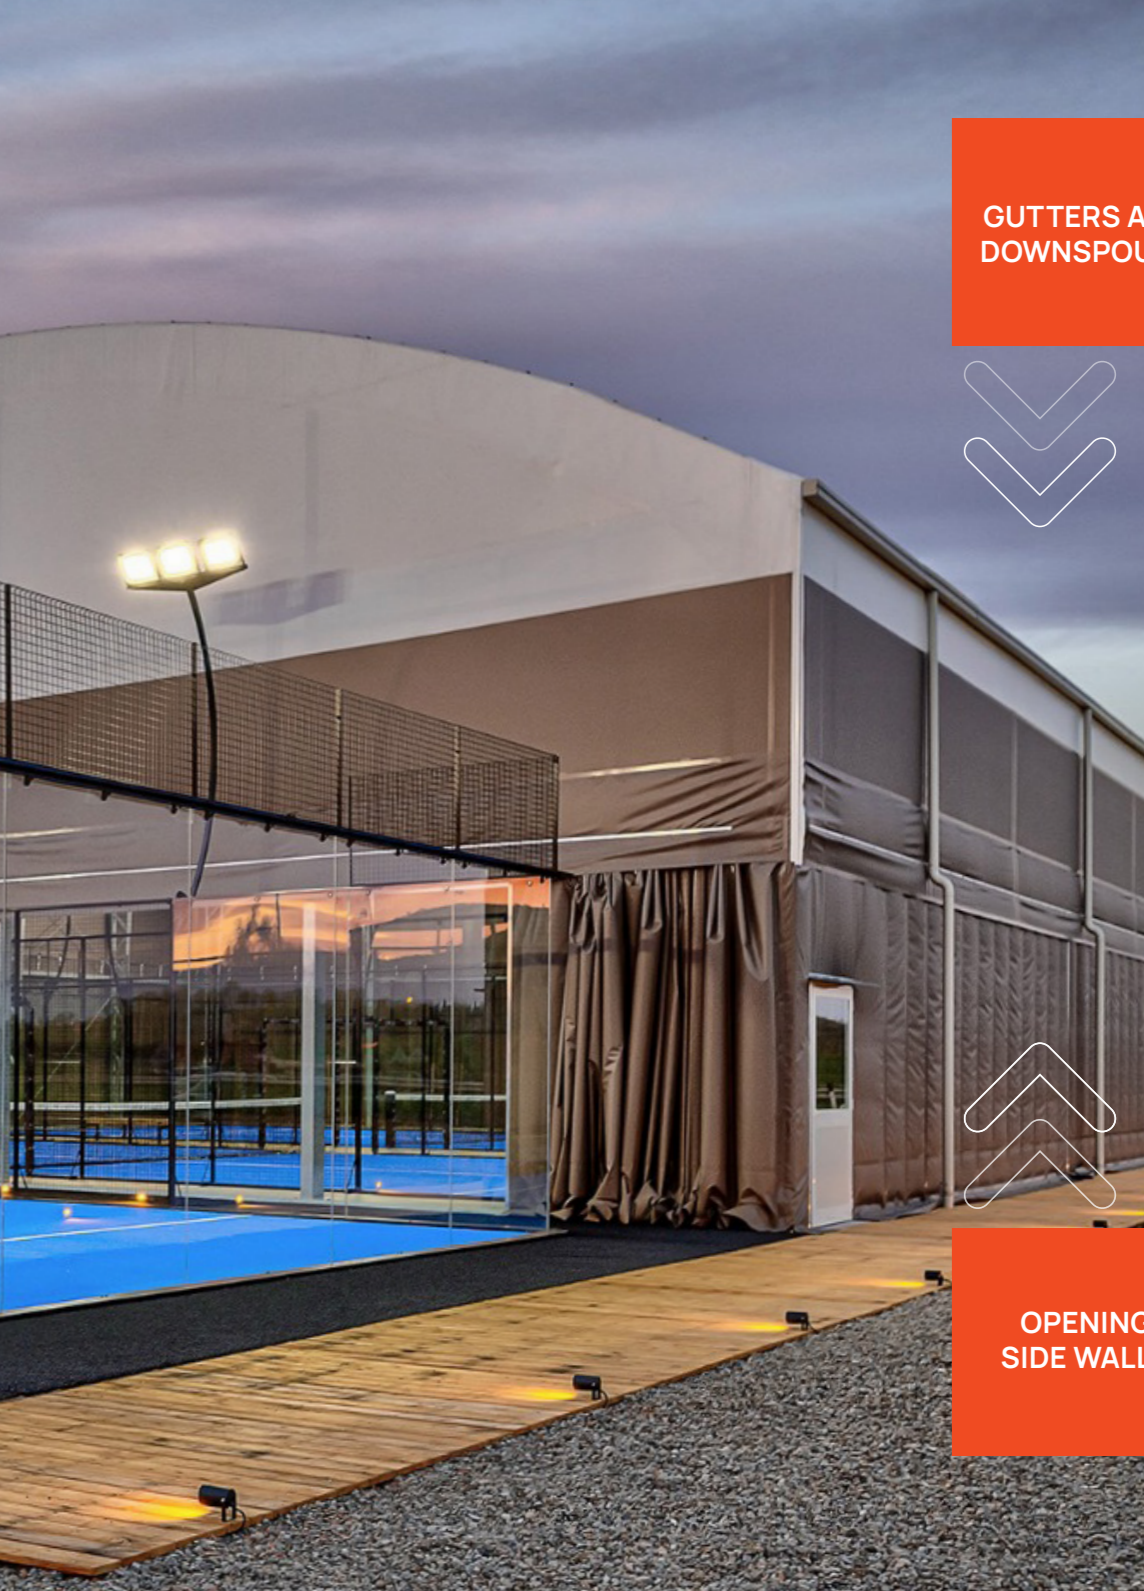

GUTTERS AND DOWNSPOUTS

OPENING SIDE WALLS