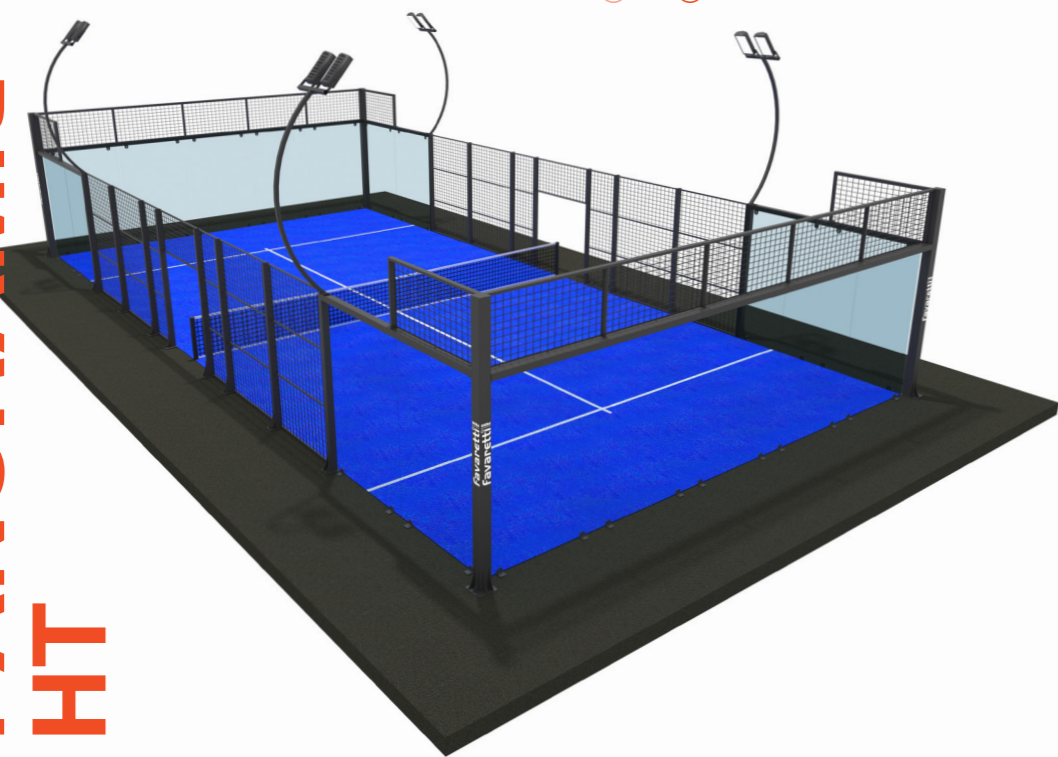

PANORAMIC HT

PANORAMIC HT
The panoramic court for excellence. Perfect in all climate conditions.

PANORAMIC LT

PANORAMIC LT
A lighter court without dropping in Favaretti quality, at a price unbeatable. Perfect for indoors with hot galvanization on offer.