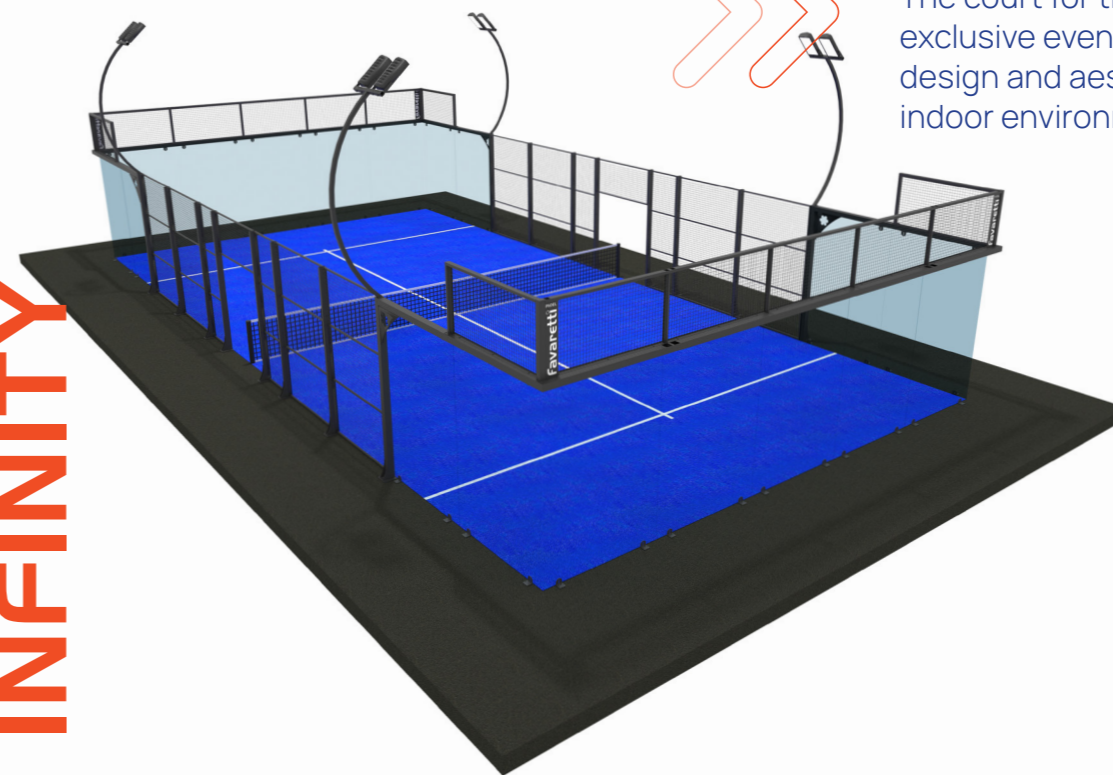

PANORAMIC HT

PANORAMIC HT
The panoramic court for excellence. Perfect in all climate conditions.

PANORAMIC LT

PANORAMIC LT
A lighter court without dropping in Favaretti quality, at a price unbeatable. Perfect for indoors with hot galvanization on offer.

1VS1

1VS1
The ideal solution for those who have little space and want to train like real pros.

INFINITY

INFINITY
The court for the most exclusive events. Unrivaled design and aesthetics for indoor environments.