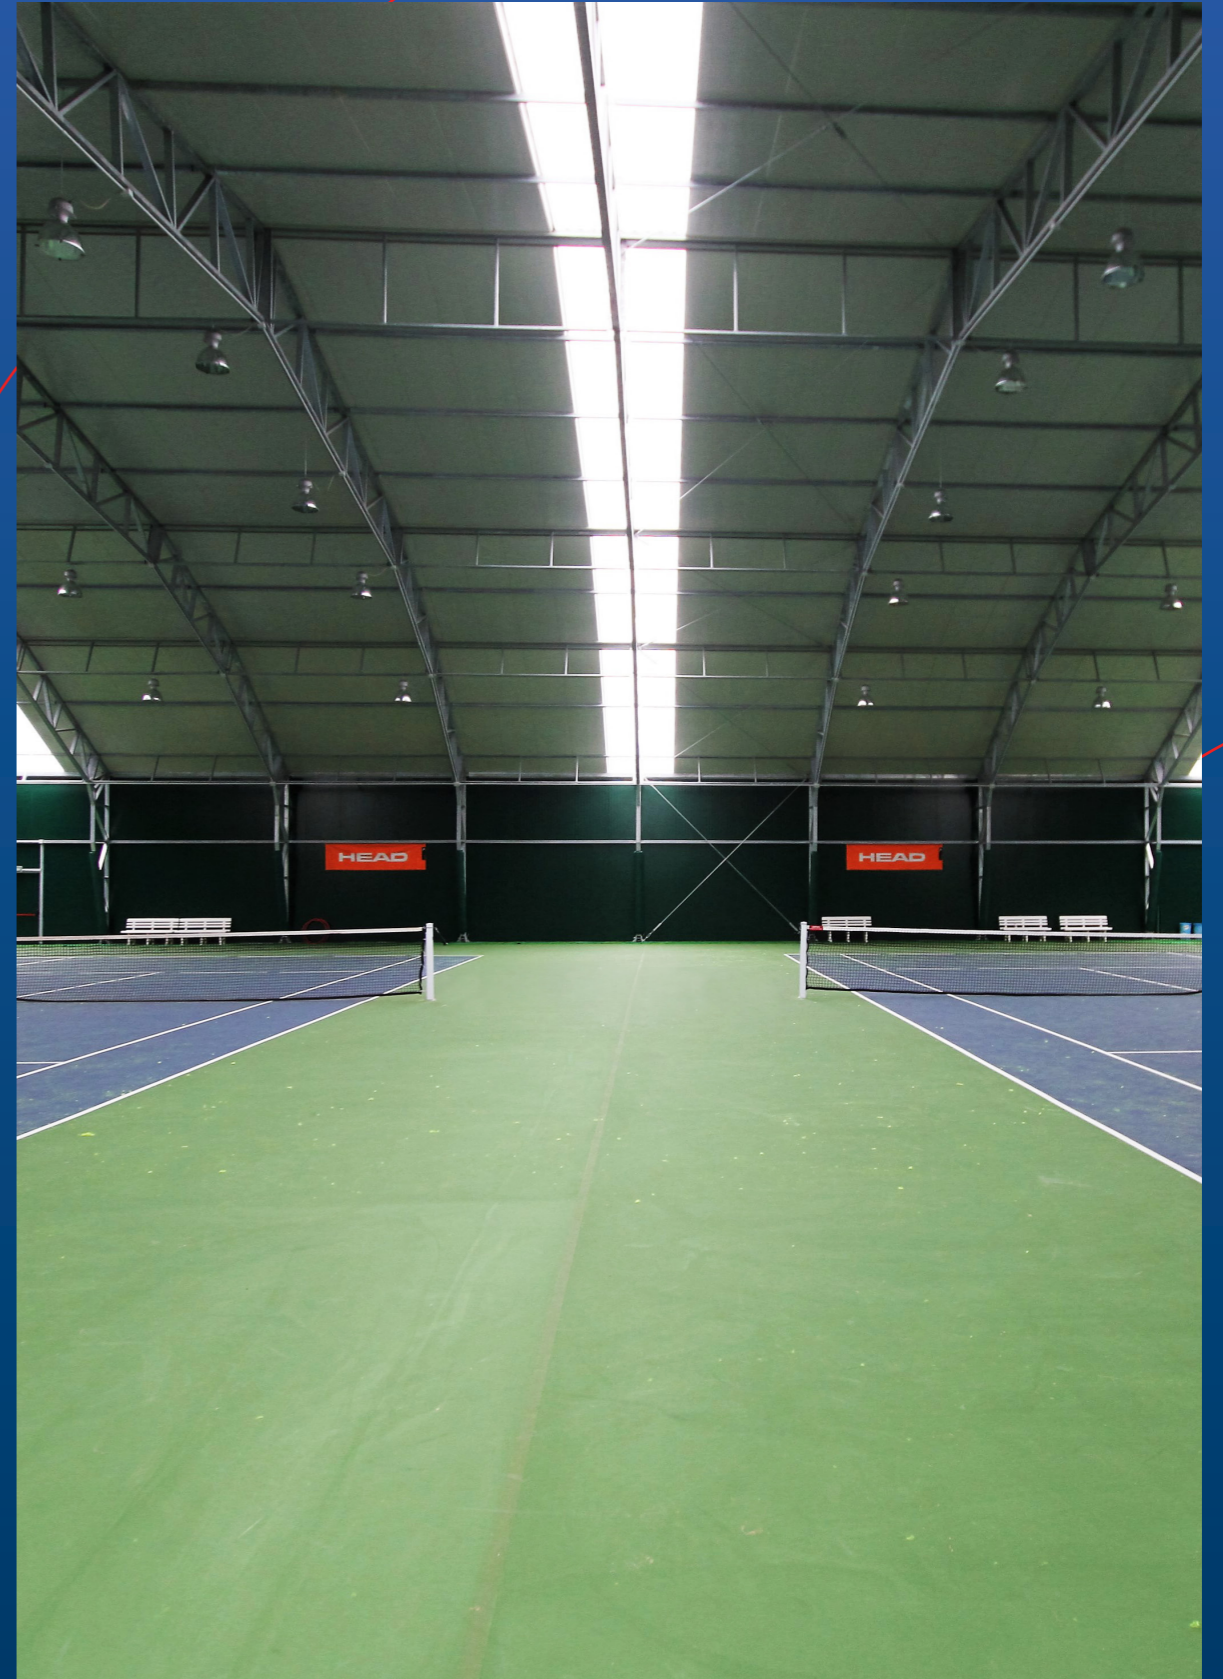

Insulated Panels

OUR GREEN APPROACH

Higher performing and energy sustainable structures with a sandwich panel roofing package (available from 60 to 150 mm).

Insulated panels Possibility of installing photovoltaic panels on the roof and a range of colour combinations.