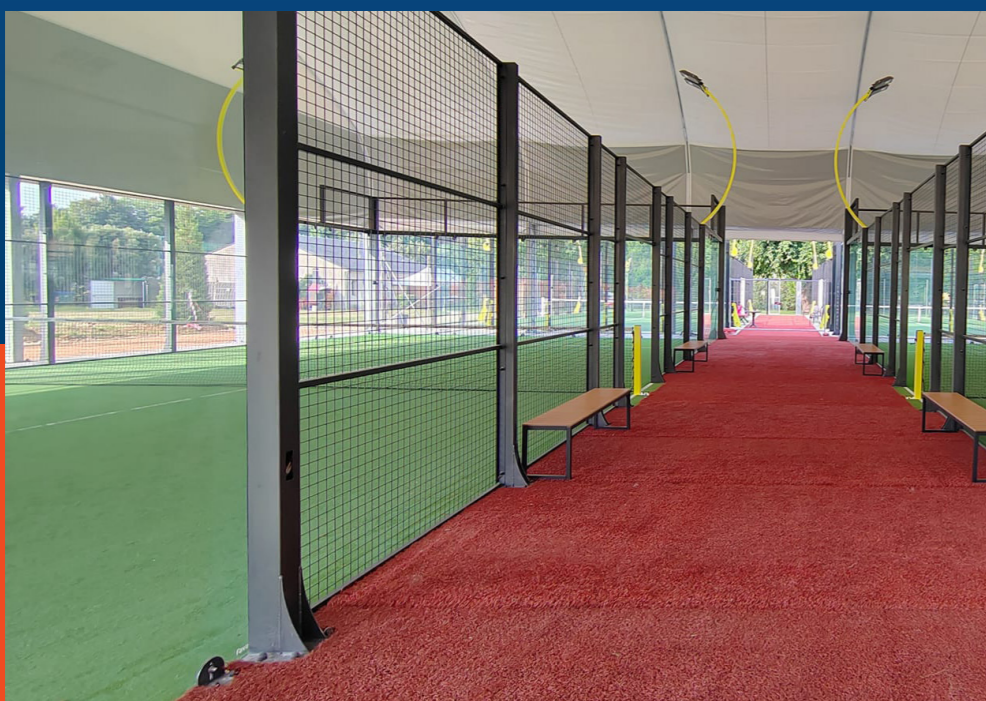

Accessories and customizations

Make your club unique, let us advise you from our experts and customize your arena in every single detail. Colours, printing, engravings and details that will remain in the mind of your customers.