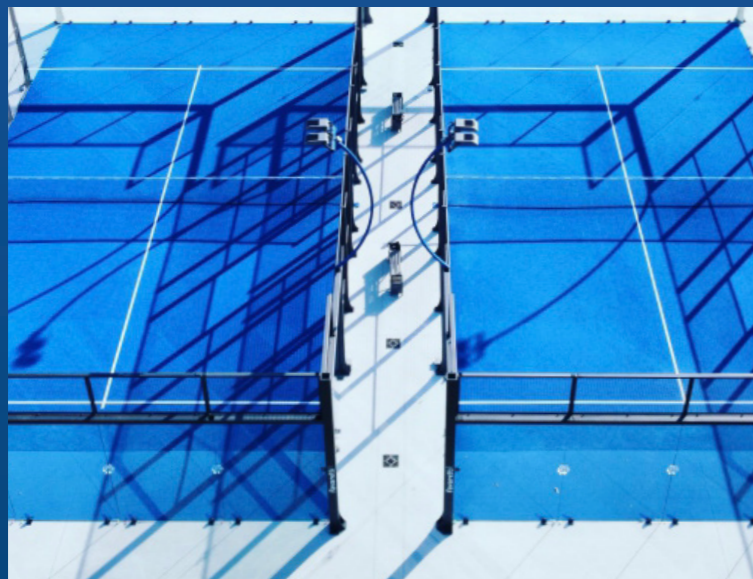

LOGISTICS

**HOT GALVANIZING
PADEL COURTS**

ALWAYS IN STOCK

INSTALLATIONS

Courts

Courts designed with the utmost attention to every single detail and capable of satisfying even the most demanding player. You will have full freedom of customization to make your club unique.

PANORAMIC HT

PANORAMIC HT
The panoramic court for excellence. Perfect in all climate conditions.

PANORAMIC LT

PANORAMIC LT
A lighter court without dropping in Favaretti quality, at a price unbeatable. Perfect for indoors with hot galvanization on offer.