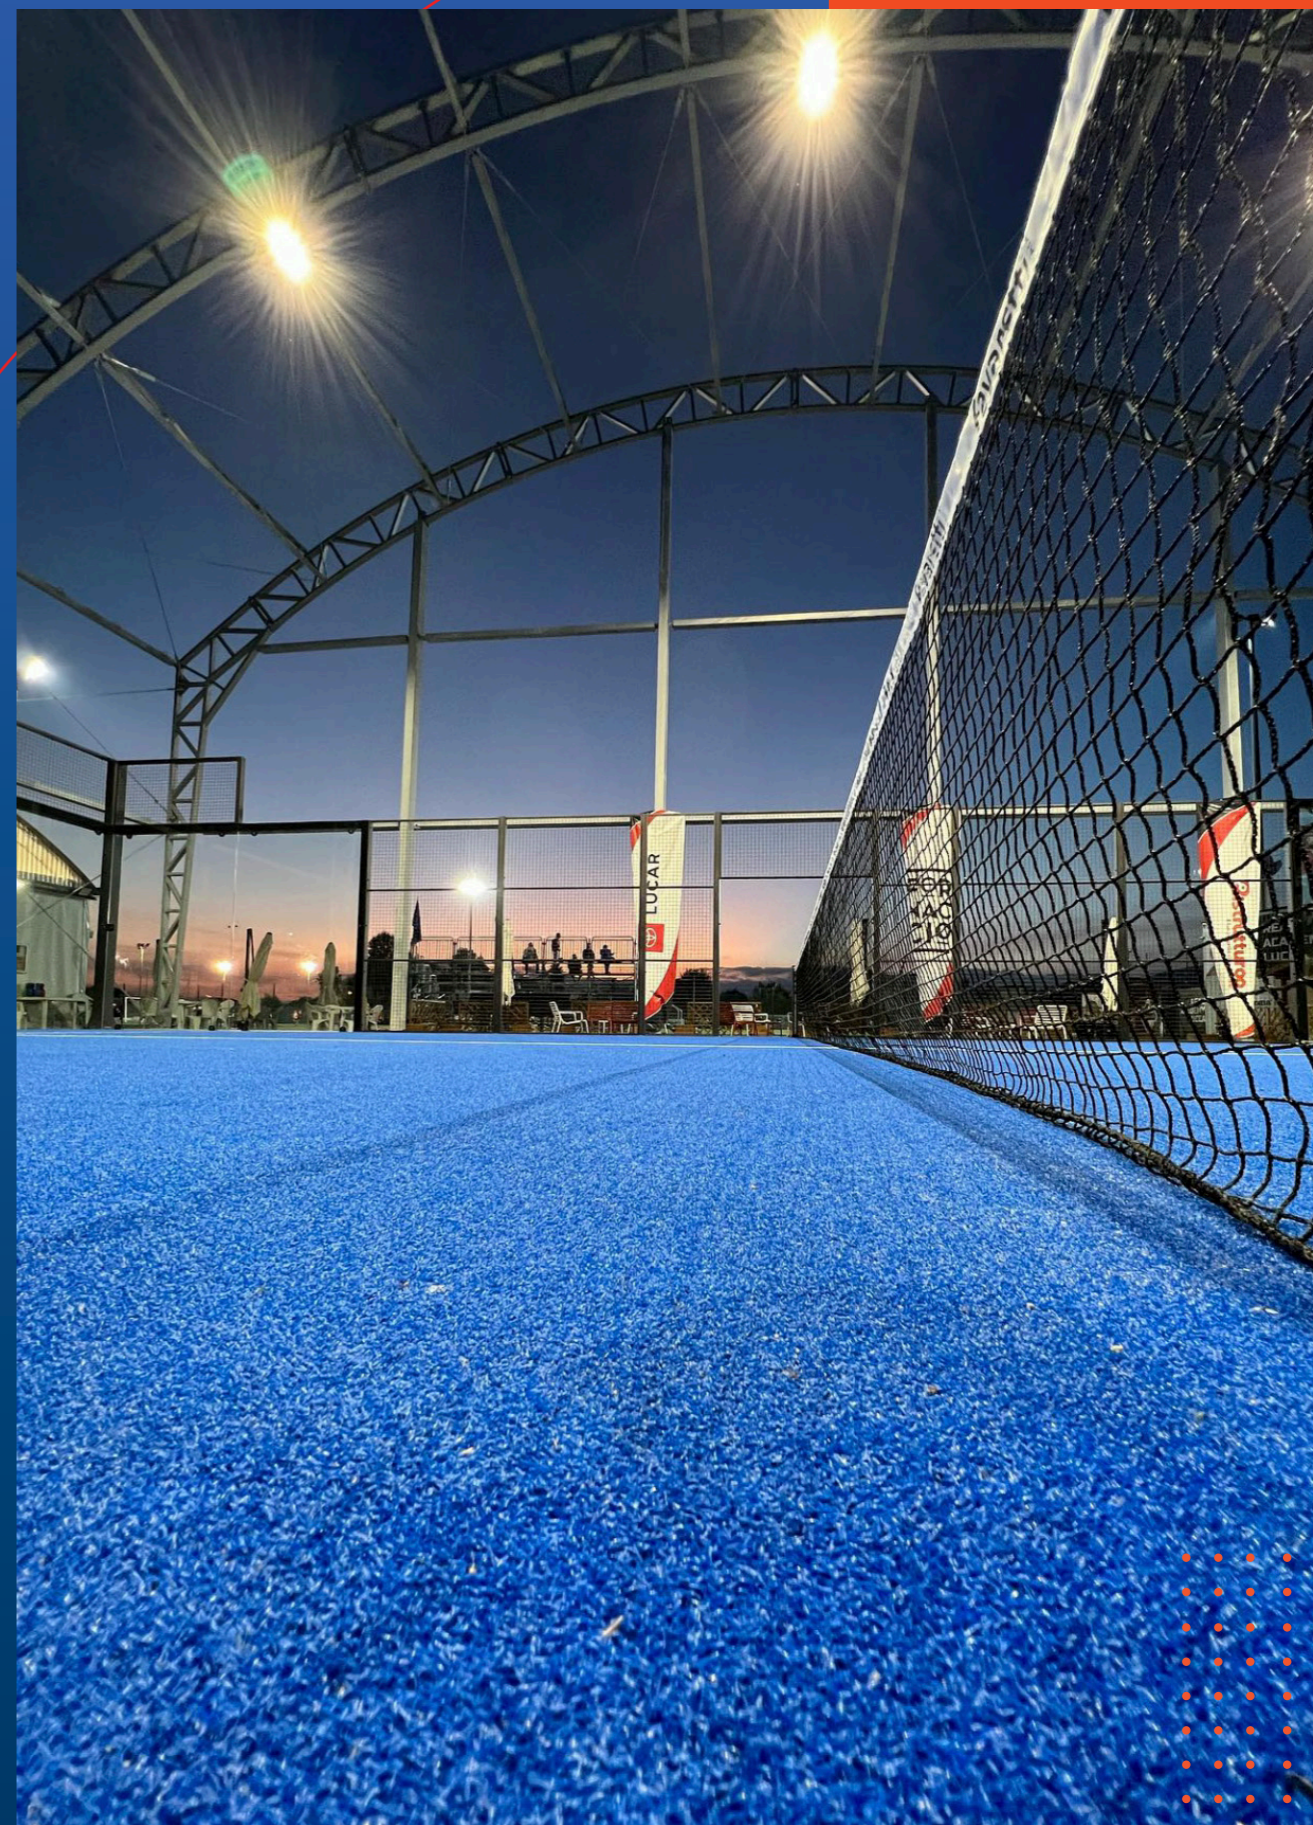

Turf

Every padel court needs a high quality, high-performance and reliable turf, that's why we decided to use only the best turfs available on the market.