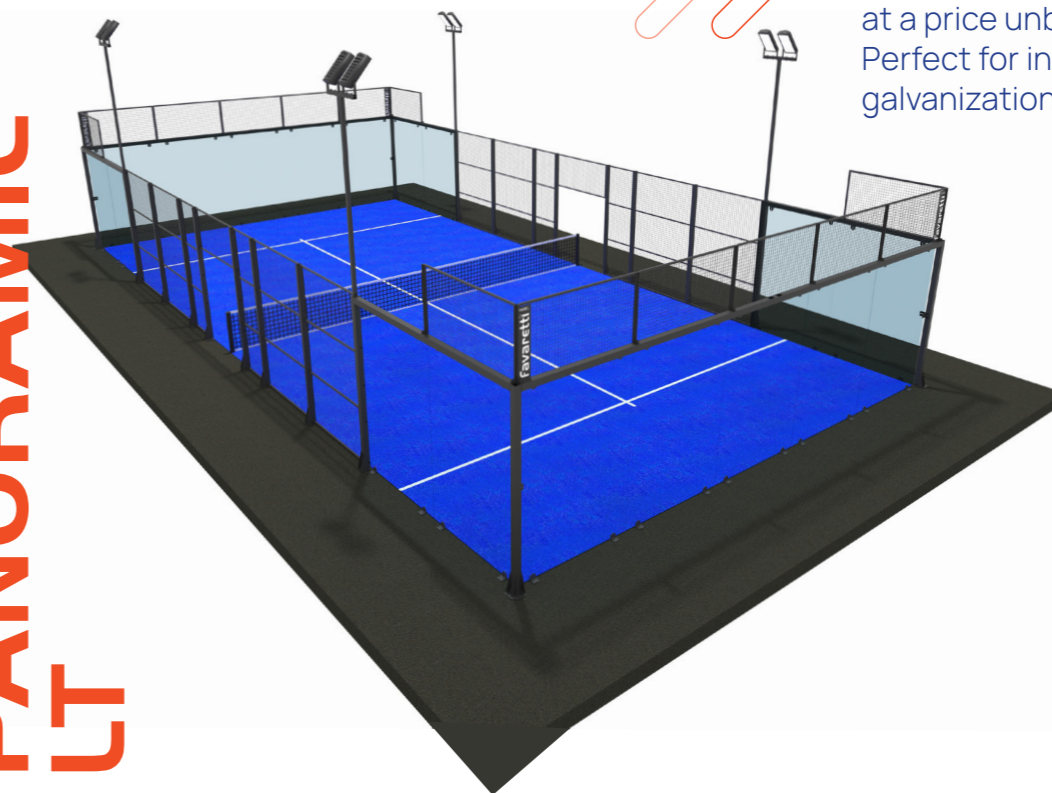

PANORAMIC HT

PANORAMIC HT
The panoramic court for excellence. Perfect in all climate conditions.

PANORAMIC LT

PANORAMIC LT
A lighter court without dropping in Favaretti quality, at a price unbeatable. Perfect for indoors with hot galvanization on offer.