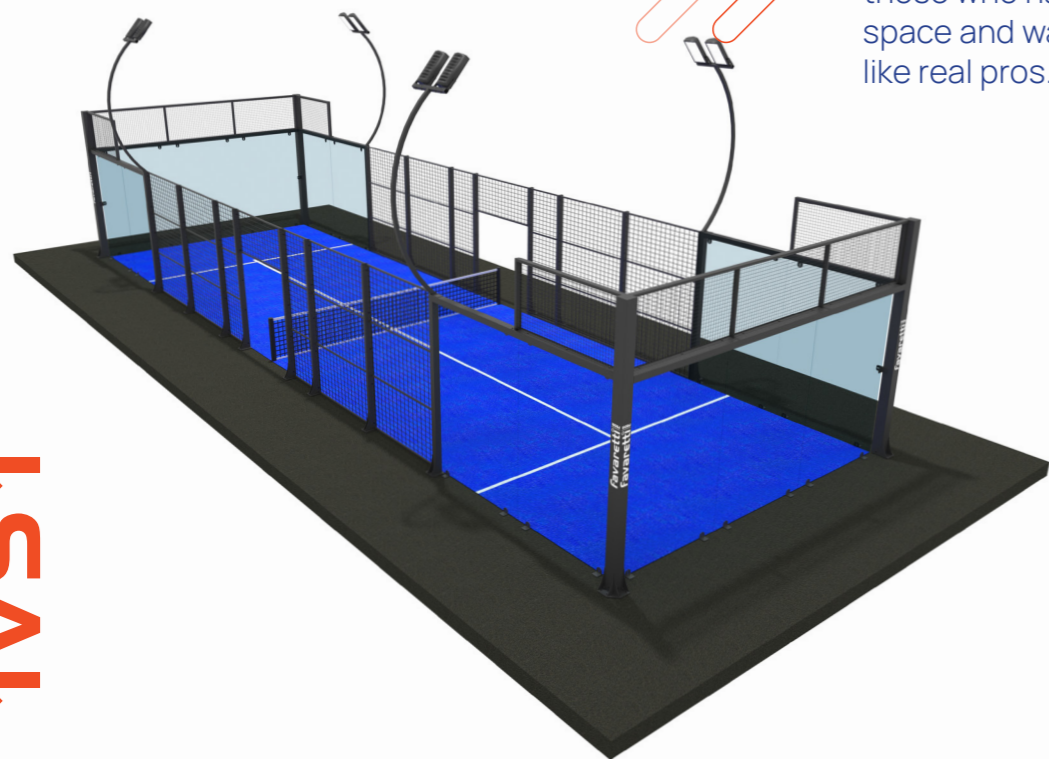

PANORAMIC HT

PANORAMIC HT
The panoramic court for excellence. Perfect in all climate conditions.

PANORAMIC LT

PANORAMIC LT
A lighter court without dropping in Favaretti quality, at a price unbeatable. Perfect for indoors with hot galvanization on offer.

1VS1

1VS1
The ideal solution for those who have little space and want to train like real pros.

INFINITY

INFINITY
The court for the most exclusive events. Unrivaled design and aesthetics for indoor environments.